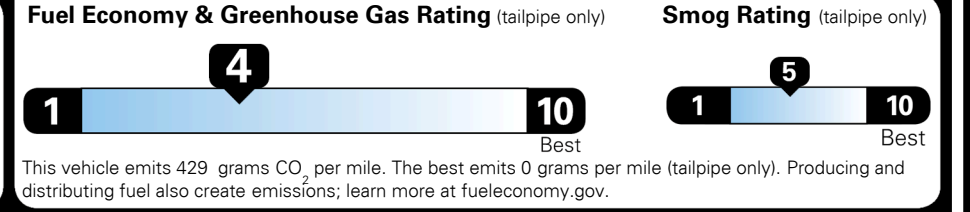

Actual results will vary for many reasons, including driving conditions and how you drive and maintain your vehicle. The average new vehicle gets 27 MPG and costs $6,500 to fuel over 5 years. Cost estimates are based on 15,000 miles per year at $ 2.35 per gallon. MPGe is miles per gasoline gallon equivalent. Vehicle emissions are a significant cause of climate change and smog.

fuelconomy.gov
Calculate personalized estimates and compare vehicles

Smartphone QR Code