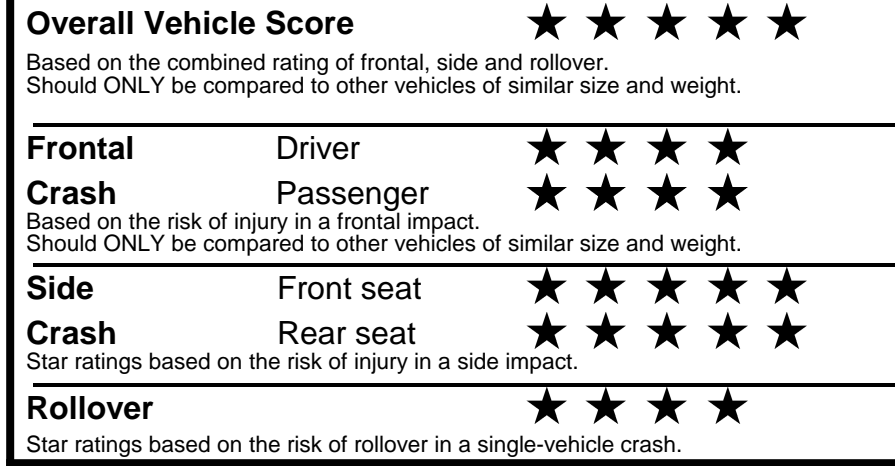

GOVERNMENT 5-STAR SAFETY RATINGS

PARTS CONTENT INFORMATION

FOR VEHICLES IN THIS CAR LINE U.S./CANADIAN PARTS CONTENT: 60 %

MAJOR SOURCES OF FOREIGN PARTS: KOREA: 35%

NOTE: PARTS CONTENT DOES NOT INCLUDE FINAL ASSEMBLY, DISTRIBUTION, OR OTHER NON-PARTS COSTS.

FOR THIS VEHICLE FINAL ASSEMBLY POINT: WEST POINT, GA, USA

COUNTRY OF ORIGIN ENGINE: KOREA

TRANSMISSION: USA

*Ask dealer for details.
**Kia Connect may be currently unavailable for Model Year 2022 and newer vehicles sold or purchased in Massachusetts; please see owners.kia.com for updates on availability.
NOTE: When you purchase this vehicle, Kia America, Inc. collects personal information you provide to the dealership. For information on our collection and use of personal information and your rights, please see our Privacy Policy on www.kia.com.

Star ratings range from 1 to 5 stars (★★★★★) with 5 being the highest.
Source: National Highway Traffic Safety Administration (NHTSA).
www.safercar.gov or 1-888-327-4236

Manufacturer's suggested retail price includes Manufacturer's recommended pre-delivery service. License and title fees, state and local taxes and other dealer installed options and accessories are not included in the manufacturer's suggested retail price.