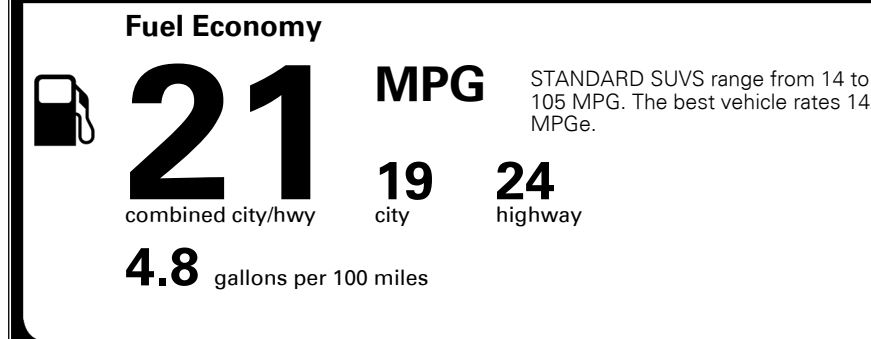

MANUFACTURER'S SUGGESTED RETAIL PRICE ▶

$ 44,590.00

COMPARE SX AWD FEATURES

Added to/in place of standard EX AWD features
- 20" Black Finished Alloy Wheels
- Rear Sunroof (Fixed Glass)
- LED Headlamps and Fog Lamps
- Surround View and Blind-Spot View Monitor
- Harman/Kardon Surround Sound Audio
- 2nd Row Captain's Chairs (2 Seats)
- Upgraded Power Driver's Seat
- Memory Driver's Seat & Outside Mirrors
- Parking Distance Warning - Forward
- HomeLink™

Included
Included
Included
Included
Included
Included
Included
Included
Included
Included
Included

ADDITIONAL INSTALLED EQUIPMENT: (In addition to or in place of standard features)

Black Copper Paint
Nightfall Edition Package
- Exclusive 20" Black Finished Alloy Wheels
- Exclusive Front Grille in Black Finish
- Black Exterior Trim
SX Prestige Package
- Head Up Display & 110V Inverter
- Nappa Leather Seat Trim
- Premium Cloth Headliner & Sun Visors
- Heated & Ventilated 2nd Row Seats
- Rain-sensing Front Windshield Wipers
SX Dune Brown Nappa Leather Seats
Carpeted Floor Mats

$495.00
$1,395.00

$2,300.00

$295.00
$210.00

MSRP INCLUDING OPTIONS

$ 49,285.00

INLAND FREIGHT AND HANDLING

$ 1,225.00

TOTAL MANUFACTURER'S SUGGESTED RETAIL PRICE ▶

$ 50,510.00

TOTAL ADDITIONAL WEIGHT: 11.3

EPA DOT Fuel Economy and Environment

Gasoline Vehicle

You spend $2,000 more in fuel costs over 5 years
compared to the average new vehicle.

Annual fuel cost $1,700