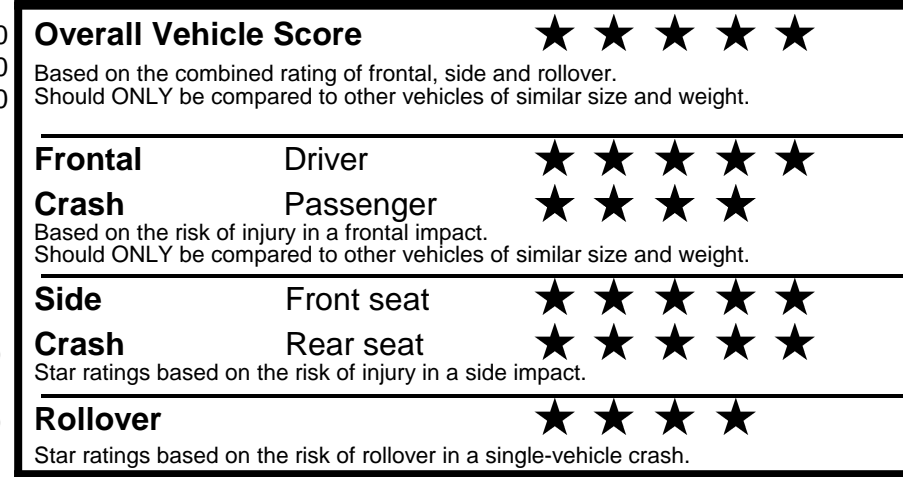

GOVERNMENT 5-STAR SAFETY RATINGS

Star ratings range from 1 to 5 stars (★★★★★) with 5 being the highest.
Source: National Highway Traffic Safety Administration (NHTSA).
www.safercar.gov or 1-888-327-4236

Manufacturer's suggested retail price includes Manufacturer's recommended pre-delivery service. License and title fees, state and local taxes and other dealer installed options and accessories are not included in the manufacturer's suggested retail price.

PARTS CONTENT INFORMATION

FOR VEHICLES IN THIS CAR LINE U.S./CANADIAN PARTS CONTENT: 60 %

MAJOR SOURCES OF FOREIGN PARTS: KOREA: 30%

NOTE: PARTS CONTENT DOES NOT INCLUDE FINAL ASSEMBLY, DISTRIBUTION, OR OTHER NON-PARTS COSTS.

FOR THIS VEHICLE FINAL ASSEMBLY POINT: WEST POINT, GA, USA

COUNTRY OF ORIGIN
ENGINE: USA
TRANSMISSION: USA