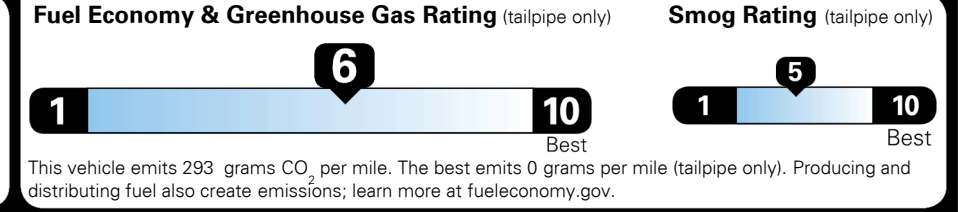

Actual results will vary for many reasons, including driving conditions and how you drive and maintain your vehicle. The average new vehicle gets 28 MPG and costs $8,000 to fuel over 5 years. Cost estimates are based on 15,000 miles per year at $ 2.95 per gallon. MPGe is miles per gasoline gallon equivalent. Vehicle emissions are a significant cause of climate change and smog.

fuel-economy.gov
Calculate personalized estimates and compare vehicles